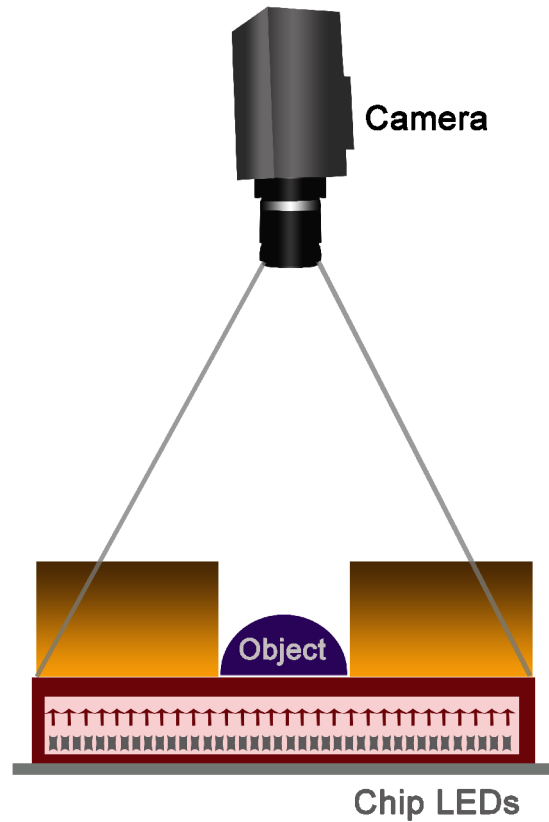

BHLX3 Series – High Intensity Back Light

The BHLX3 series provides a wide area of diffused back light.

Model	Dimensions (mm)							Color	Voltage/ Watt	Current
	A	B	C	D	E	F	G			
BHLX3-00-160X160-X-X	196,0	188,0	160,0	178,0	160,0	140,0	19,0	●	24V / 12.96W	540mA
								● ● ○	24V / 17.28W	720mA
BHLX3-00-160X240-X-X	276,0	268,0	240,0	178,0	160,0	140,0	19,0	●	24V / 19.44W	810mA
								● ● ○	24V / 25.92W	1080mA
BHLX3-00-160X320-X-X	356,0	348,0	320,0	178,0	160,0	140,0	19,0	●	24V / 25.92W	1080mA
								● ● ○	24V / 34.56W	1440mA
BHLX3-00-160X400-X-X	436,0	428,0	400,0	178,0	160,0	140,0	19,0	●	24V / 32.40W	1350mA
								● ● ○	24V / 43.20W	1800mA
BHLX3-00-240X240-X-X	276,0	268,0	240,0	258,0	240,0	140,0	59,0	●	24V / 29.16W	1215mA
								● ● ○	24V / 38.88W	1620mA
BHLX3-00-240X320-X-X	356,0	348,0	320,0	258,0	240,0	140,0	59,0	●	24V / 38.88W	1620mA
								● ● ○	24V / 51.84W	2160mA
BHLX3-00-240X400-X-X	436,0	428,0	400,0	258,0	240,0	140,0	59,0	●	24V / 48.60W	2025mA
								● ● ○	24V / 64.80W	2700mA
BHLX3-00-320X320-X-X	356,0	348,0	320,0	338,0	320,0	300,0	19,0	●	24V / 51.84W	2160mA
								● ● ○	24V / 69.12W	2880mA
BHLX2-00-320X400-X-X	436,0	428,0	400,0	338,0	320,0	300,0	19,0	●	24V / 64.80W	2700mA
								● ● ○	24V / 86.40W	3600mA
BHLX2-00-400X400-X-X	436,0	428,0	400,0	418,0	400,0	360,0	29,0	●	24V / 81.00W	3375mA
								● ● ○	24V / 108.00W	4500mA