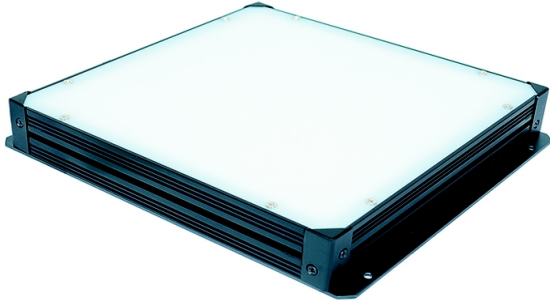

BHLX3 Series – High Intensity Back Light

The BHLX3 series provides a wide area of diffused back light.

Model	Dimensions (mm)							Color	Voltage/ Watt	Current
	A	B	C	D	E	F	G			
BHLX3-00-160X160-X-X	196,0	188,0	160,0	178,0	160,0	140,0	19,0	●	24V / 12.96W	540mA
								● ● ○	24V / 17.28W	720mA
BHLX3-00-160X240-X-X	276,0	268,0	240,0	178,0	160,0	140,0	19,0	●	24V / 19.44W	810mA
								● ● ○	24V / 25.92W	1080mA
BHLX3-00-160X320-X-X	356,0	348,0	320,0	178,0	160,0	140,0	19,0	●	24V / 25.92W	1080mA
								● ● ○	24V / 34.56W	1440mA
BHLX3-00-160X400-X-X	436,0	428,0	400,0	178,0	160,0	140,0	19,0	●	24V / 32.40W	1350mA
								● ● ○	24V / 43.20W	1800mA
BHLX3-00-240X240-X-X	276,0	268,0	240,0	258,0	240,0	140,0	59,0	●	24V / 29.16W	1215mA
								● ● ○	24V / 38.88W	1620mA
BHLX3-00-240X320-X-X	356,0	348,0	320,0	258,0	240,0	140,0	59,0	●	24V / 38.88W	1620mA
								● ● ○	24V / 51.84W	2160mA
BHLX3-00-240X400-X-X	436,0	428,0	400,0	258,0	240,0	140,0	59,0	●	24V / 48.60W	2025mA
								● ● ○	24V / 64.80W	2700mA
BHLX3-00-320X320-X-X	356,0	348,0	320,0	338,0	320,0	300,0	19,0	●	24V / 51.84W	2160mA
								● ● ○	24V / 69.12W	2880mA
BHLX2-00-320X400-X-X	436,0	428,0	400,0	338,0	320,0	300,0	19,0	●	24V / 64.80W	2700mA
								● ● ○	24V / 86.40W	3600mA
BHLX2-00-400X400-X-X	436,0	428,0	400,0	418,0	400,0	360,0	29,0	●	24V / 81.00W	3375mA
								● ● ○	24V / 108.00W	4500mA