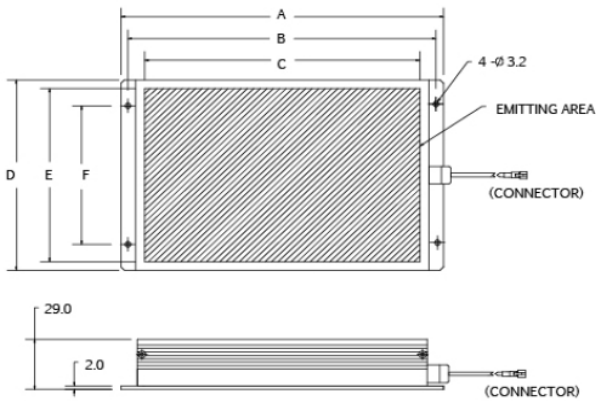

BHLX3 Series – High Intensity Back Light

The BHLX3 series provides a wide area of diffused back light.

Model	Dimensions (mm)							Color	Voltage/ Watt	Current
	A	B	C	D	E	F	G			
BHLX3-00-160X160-X-X	196,0	188,0	160,0	178,0	160,0	140,0	19,0	●	24V / 12.96W	540mA
								● ● ○	24V / 17.28W	720mA
BHLX3-00-160X240-X-X	276,0	268,0	240,0	178,0	160,0	140,0	19,0	●	24V / 19.44W	810mA
								● ● ○	24V / 25.92W	1080mA
BHLX3-00-160X320-X-X	356,0	348,0	320,0	178,0	160,0	140,0	19,0	●	24V / 25.92W	1080mA
								● ● ○	24V / 34.56W	1440mA
BHLX3-00-160X400-X-X	436,0	428,0	400,0	178,0	160,0	140,0	19,0	●	24V / 32.40W	1350mA
								● ● ○	24V / 43.20W	1800mA
BHLX3-00-240X240-X-X	276,0	268,0	240,0	258,0	240,0	140,0	59,0	●	24V / 29.16W	1215mA
								● ● ○	24V / 38.88W	1620mA
BHLX3-00-240X320-X-X	356,0	348,0	320,0	258,0	240,0	140,0	59,0	●	24V / 38.88W	1620mA
								● ● ○	24V / 51.84W	2160mA
BHLX3-00-240X400-X-X	436,0	428,0	400,0	258,0	240,0	140,0	59,0	●	24V / 48.60W	2025mA
								● ● ○	24V / 64.80W	2700mA
BHLX3-00-320X320-X-X	356,0	348,0	320,0	338,0	320,0	300,0	19,0	●	24V / 51.84W	2160mA
								● ● ○	24V / 69.12W	2880mA
BHLX2-00-320X400-X-X	436,0	428,0	400,0	338,0	320,0	300,0	19,0	●	24V / 64.80W	2700mA
								● ● ○	24V / 86.40W	3600mA
BHLX2-00-400X400-X-X	436,0	428,0	400,0	418,0	400,0	360,0	29,0	●	24V / 81.00W	3375mA
								● ● ○	24V / 108.00W	4500mA