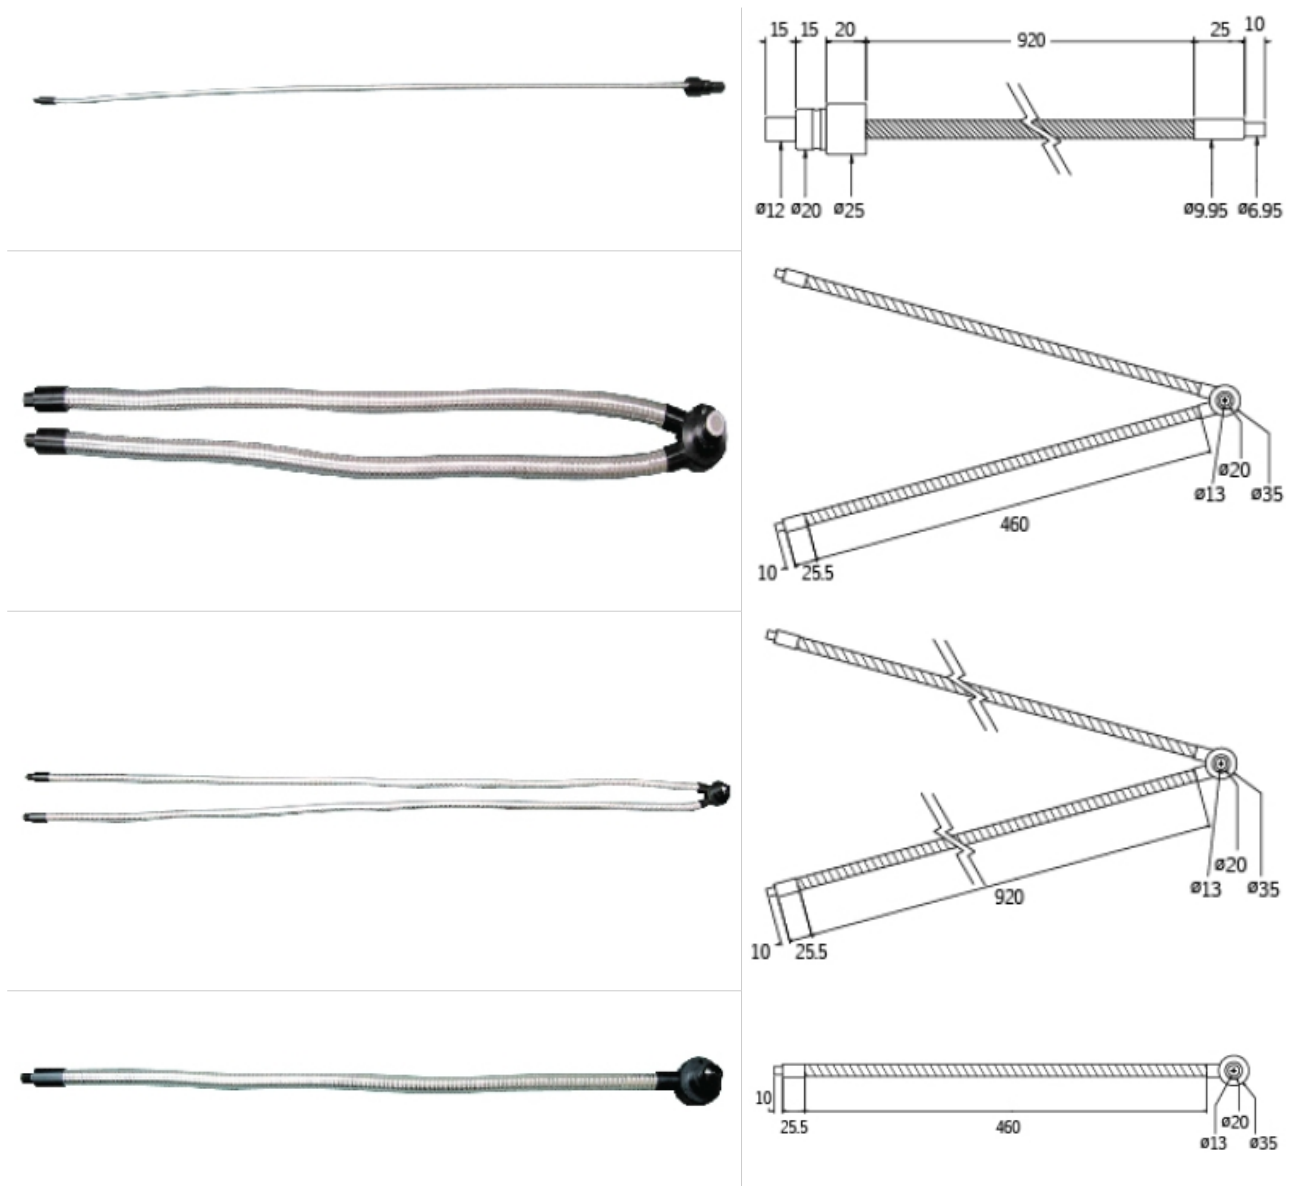

# Light Guide

The Light Guide is a fiber optic for the LED Fiber Light module (FIBX2)

Model	Length (m)	Flexibility
MILX-LG-X	1	SOFT
MILX-LGD-X	0.5	HARD
MILX-LGD-X	1	HARD
MILX-LGS-X	0.5	HARD